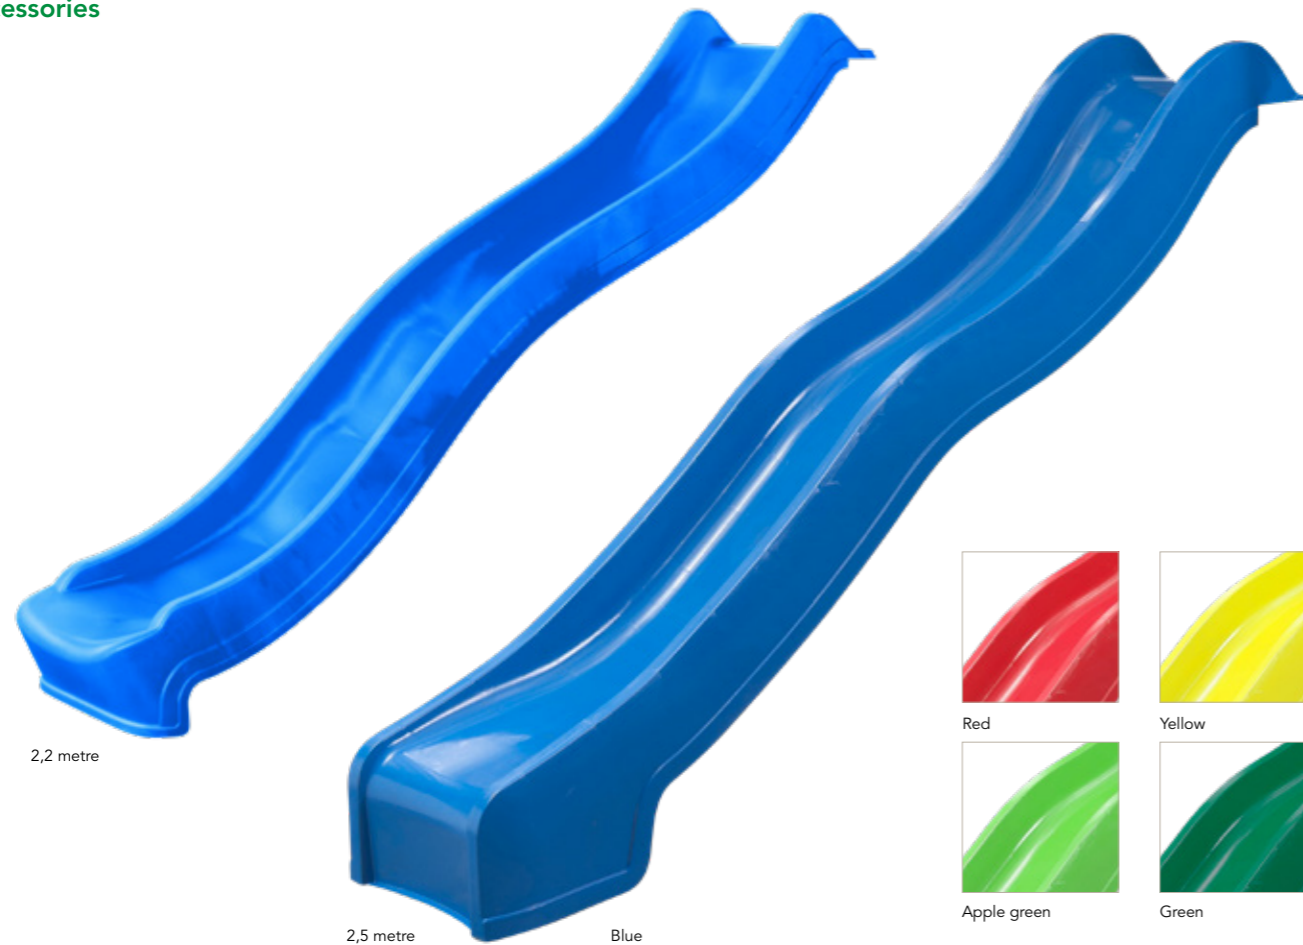

Hallmarks

Accessories

To your own taste

An extra swing? A new slide? Endless possibilities with the wide range of extra sets and accessories.

Small Slide

Slides in various colours

Enrich the playground set with this strong 1,2 or 1,75 metre-long slide on a platform measuring 60 or 85-90 cm.

Material

HDPE plastic.

Extra options

Create a fun water slide with the mains connection! (Only for the 1,75 metre model)

Properties

✂ 120 x 40 cm, 175 x 40 cm

😊 3 - 12 years old

NAME	EAN-CODE	ART. NO.
Blue 1,2*	8717306722476	2554242
Red 1,2*	8717306722469	2554248
Yellow 1,2*	8717306724654	2554244
Apple green 1,2*	8717306722520	2554250
Green 1,2*	8717306722452	2554246
Blue 1,75	8717306722445	2554051
Red 1,75	8717306722438	2554057
Yellow 1,75	8717306724715	2554053
Apple green 1,75	8717306722537	2554059
Green 1,75	8717306722421	2554055

* foamed

Hallmarks

Accessories

Slide

Slides in various colours

Enrich the playground set with this strong 2,2 or 2,5 metre-long slide on a platform measuring 120 cm.

Material

HDPE plastic.