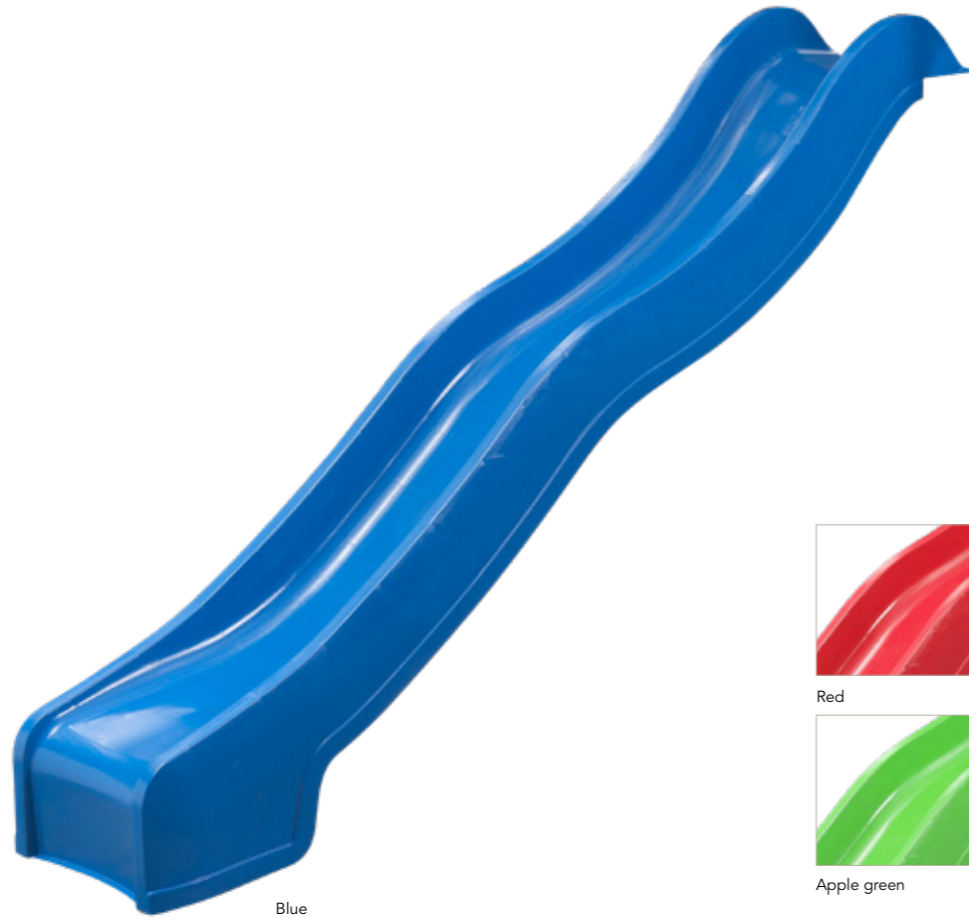

Blue

Big slide

Slides in various colours

Enrich the playground set with this strong 3 metre-long slide on a platform measuring 150 cm.

Material

HDPE plastic.

Extra options

Create a fun water slide with the mains connection!
(Only for the 3 metre model)

Properties

✂ 300 x 40 cm

😊 3 - 12 years old

NAME	EAN-CODE	ART. NO.
Blue 3	8717306717151	2554011
Yellow 3	8717306717168	2554013
Green 3	8717306717175	2554015
Red 3	8717306717199	2554017
Apple green 3	8717306719780	2554019
Violet 3	8717306719797	2554022
Turquoise 3	8717306721370	2554024

Hallmarks