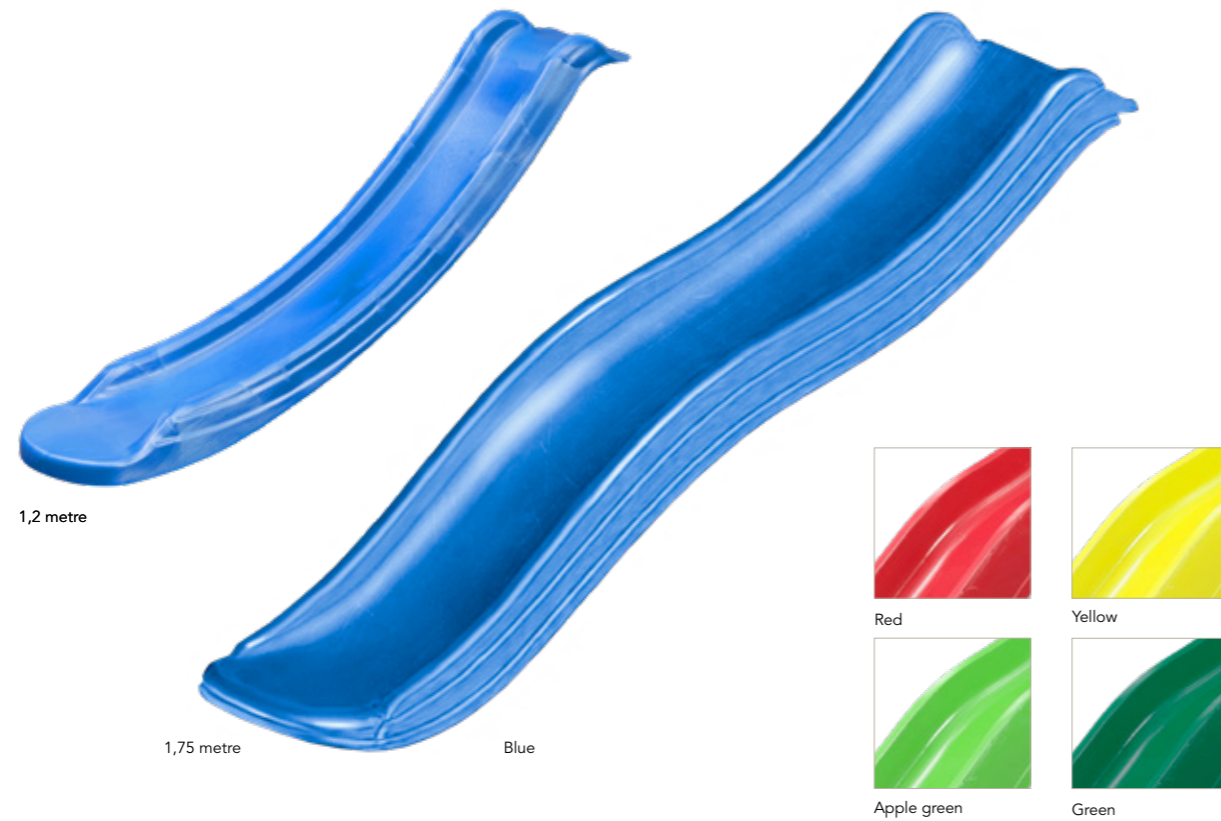

Hallmarks

Accessories

To your own taste

An extra swing? A new slide? Endless possibilities with the wide range of extra sets and accessories.

Small Slide

Slides in various colours

Enrich the playground set with this strong 1,2 or 1,75 metre-long slide on a platform measuring 60 or 85-90 cm.

Material

HDPE plastic.

Extra options

Create a fun water slide with the mains connection! (Only for the 1,75 metre model)

Properties

✂ 120 x 40 cm, 175 x 40 cm

😊 3 - 12 years old

NAME	EAN-CODE	ART. NO.
Blue 1,2*	8717306722476	2554242
Red 1,2*	8717306722469	2554248
Yellow 1,2*	8717306724654	2554244
Apple green 1,2*	8717306722520	2554250
Green 1,2*	8717306722452	2554246
Blue 1,75	8717306722445	2554051
Red 1,75	8717306722438	2554057
Yellow 1,75	8717306724715	2554053
Apple green 1,75	8717306722537	2554059
Green 1,75	8717306722421	2554055