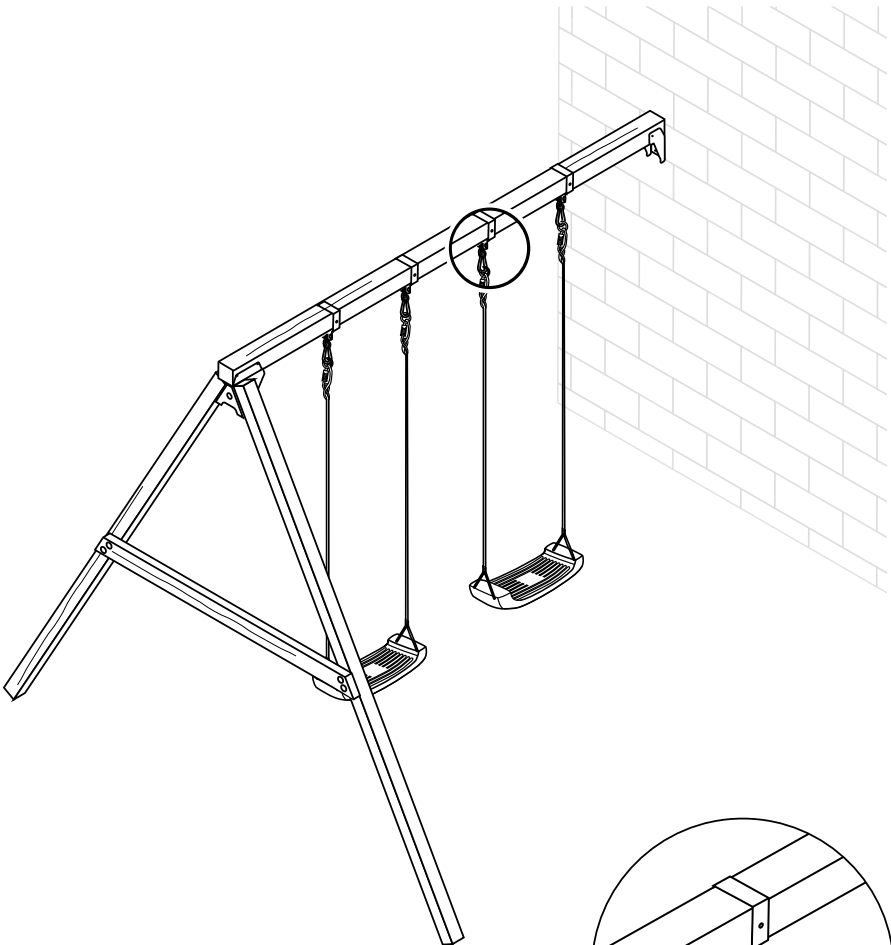

Roger

ART. NR. 7880003

Roger

30 m²

1

2

3,5 mm

3

6

H1  4x

B2  4x

C3  1x

F3  4x

3,5 mm

7

Scan for terms
and conditions